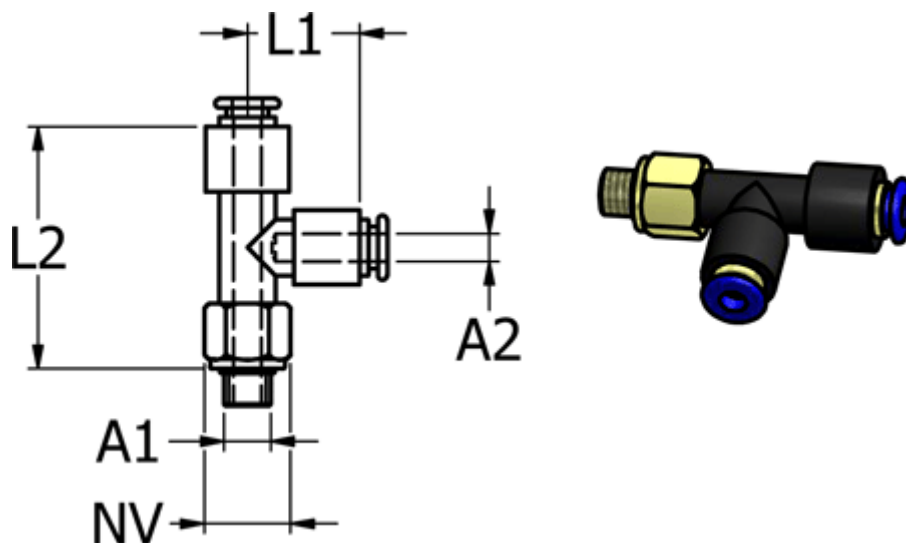

Article number: 586PD33

Description: Mini Push-in PD33, Tee, swivel,  $\text{Ø}3/\text{Ø}3/\text{M}3$

## Measures

Ext. hose diameter  $A2 = 3 \text{ mm}$

L1 = 12

L2 = 28

NV = 8

Thread A1 = M3